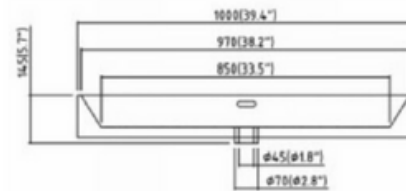

Top view

Front view

ART WASH BASIN

MODEL: WF-225

- Outside Dim: 39.4" x 16.7" x 5.7"
- Material: Vitreous China
- Color: White
- Drain Hole: 1.75" (46mm)
- Overflow: Yes
- Faucet Yes (Single Hole)

* The measurements are approximate. Please contact Nerval for the cutout template.